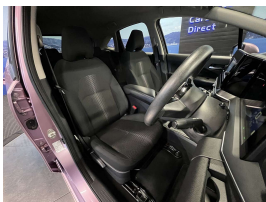

Wholesale Cars Direct

2021 Nissan Note Hybrid X - Wireless Apple Car Play - Grade 4.5A - Lov

Stock ID 17288

Engine 1200 cc, Hybrid

Body Hatchback

Odometer 14,210 km

Interior 0

Transmission Automatic

Welcome to Wholesale Cars Direct.
WCD is quality, WCD is service, it is who we are.

This is an amazing example of pure quality. Grade 4.5 A, such a special car. We have installed a wireless Apple Car Play stereo. Comes with front/rear parking sensors, Intelligent Driver Alertness, Traffic sign recognition, emergency braking assist, Lane assist, 7 airbags, Auto headlights, Proximity key - Push button start, Bluetooth hands free, Reverse camera, 3 point seat belts for all seats, Isofix car seat anchor points.