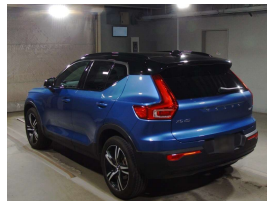

Wholesale Cars Direct

2021 Volvo XC40 Hybrid B5 AWD - R Design - BIG Spec - Grade 4.5.

Stock ID 17309
Engine 2000 cc, Hybrid
Body SUV
Odometer 43,800 km
Interior 0
Transmission Automatic

Welcome to Wholesale Cars Direct.
WCD is quality, WCD is service, it is who we are.