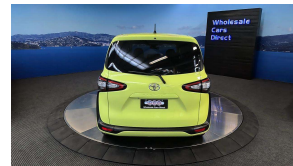

Wholesale Cars Direct

2016 Toyota Sienta G - 7 Seater - Grade 4.5 - Apple Car Play

Vehicle	Odometer	Engine	Seats	Stock ID
Details	15.500 km	1500 cc	-	15826

TRADE IN's

All trade ins can be facilitated here quickly and easily