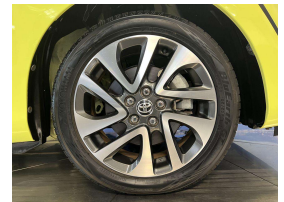

Wholesale Cars Direct

2016 Toyota Sienta G - 7 Seater - Grade 4.5 - Apple Car Play

Vehicle	Odometer	Engine	Seats	Stock ID
Details	15.500 km	1500 cc	-	15826

TRADE IN's

All trade ins can be facilitated here quickly and easily