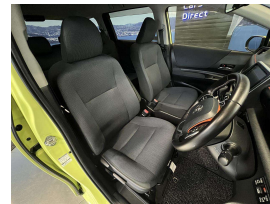

Wholesale Cars Direct

2016 Toyota Sienta G - 7 Seater - Grade 4.5 - Apple Car Play

Vehicle	Odometer	Engine	Seats	Stock ID
Details	15.500 km	1500 cc	-	15826

TRADE IN's

All trade ins can be facilitated here quickly and easily