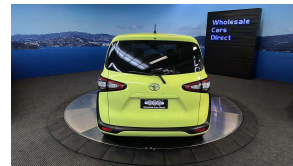

## 2016 Toyota Sienta G - 7 Seater - Grade 4.5 - Apple Car Play

Vehicle	Odometer	Engine	Seats	Stock ID
Details	15.500 km	1500 cc	-	15826