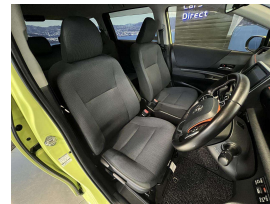

## 2016 Toyota Sienta G - 7 Seater - Grade 4.5 - Apple Car Play

Vehicle	Odometer	Engine	Seats	Stock ID
Details	15.500 km	1500 cc	-	15826