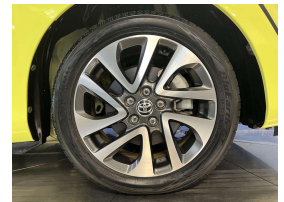

## 2016 Toyota Sienta G - 7 Seater - Grade 4.5 - Apple Car Play

Vehicle	Odometer	Engine	Seats	Stock ID
Details	15.500 km	1500 cc	-	15826