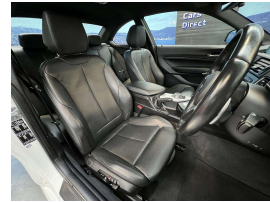

Wholesale Cars Direct

2015 BMW 220i Motorsport, Full Leather, NZ Nav & Stereo

Vehicle	Odometer	Engine	Seats	Stock ID
Details	56.500 km	2000 cc	4	15412

TRADE IN's

All trade ins can be facilitated here quickly and easily