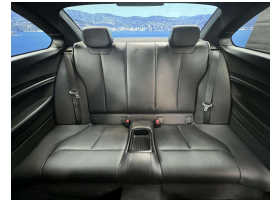

Wholesale Cars Direct

2015 BMW 220i Motorsport, Full Leather, NZ Nav & Stereo

Vehicle	Odometer	Engine	Seats	Stock ID
Details	56.500 km	2000 cc	4	15412

TRADE IN's

All trade ins can be facilitated here quickly and easily