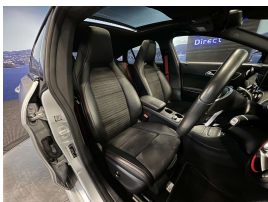

Wholesale Cars Direct

2017 Mercedes-Benz CLA 250 Facelift AMG Night Pack Shooting Break

Stock ID	17277
Engine	2000 cc, Internal Combustion
Body	Station Wagon
Odometer	70,570 km
Interior	0
Transmission	Automatic

Welcome to Wholesale Cars Direct.
WCD is quality, WCD is service, it is who we are.

A rare CLA250 Night Package AMG Shooting Break. Pristine grade 4.5 example as expected by WCD specializing in big spec European vehicles. We have not had a Shooting Break as cool as this before. Comes with blind spot assist, Adaptive cruise control pro (Distrionic plus), Panoramic sliding sunroof, Automatic lane recognition, Black fabric roof trim, Leather multi function sport steering wheel, Attention assist (Drowsiness detection), 18" AMG Spoke alloys with a brand new set of tires fitted in NZ, AMG styling front spoiler - side skirt, Dark tinted glass, Pedestrian protection - Active engine hood, Stereo upgraded to NZ spec, NZ Navigation, Duel side climate control, Bluetooth, Electric tail gate, Apple