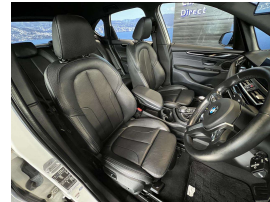

Wholesale Cars Direct

2015 BMW 218i Motorsport - Leather - Grade 4.5 - NZ Nav &

Vehicle	Odometer	Engine	Seats	Stock ID
Details	44.700 km	1500 cc	-	15869

Quality is not a marketing act at Wholesale Cars Direct, it is who we are.

This is one stunning BMW 218 Motorsport loaded with extras. We fitted a brand new set of 18 inch tyres, plus fitted front & rear brake rotors & brake pads through compliance. It comes with full leather interior plus Multi function steering wheel, Heated front seats, Park distance control, Navigation & stereo upgraded to NZ spec. Motorsport package, Driving assistant, Parking sensors, Factory Bluetooth music streaming & hands free, Auto stop/start & Reverse camera, Proximity key, Push button start, ISOFIX car seat anchor points, 3 Point seat belts for all seats. Equipped with the new generation 1.5 Litre Twin Power Turbocharged 3 cylinder engine that produces 100kw.