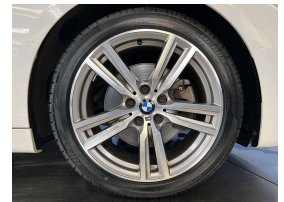

Wholesale Cars Direct

2015 BMW 218i Motorsport - Leather - Grade 4.5 - NZ Nav &

Vehicle	Odometer	Engine	Seats	Stock ID
Details	44.700 km	1500 cc	-	15869

Quality is not a marketing act at Wholesale Cars Direct, it is who we are.

This is one stunning BMW 218 Motorsport loaded with extras. We fitted a brand new set of 18 inch tyres, plus fitted front & rear brake rotors & brake pads through compliance. It comes with full leather interior plus Multi function steering wheel, Heated front seats, Park distance control, Navigation & stereo upgraded to NZ spec. Motorsport package, Driving assistant, Parking sensors, Factory Bluetooth music streaming & hands free, Auto stop/start & Reverse camera, Proximity key, Push button start, ISOFIX car seat anchor points, 3 Point seat belts for all seats. Equipped with the new generation 1.5 Litre Twin Power Turbocharged 3 cylinder engine that produces 100kw.