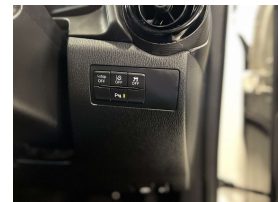

Wholesale Cars Direct

2020 Mazda Demio 1.5 - Grade 4.5 - Pristine. $17,990

Stock ID	17146
Engine	1500 cc
Body	Hatchback
Odometer	68,330 km
Interior	0
Transmission	Automatic

Welcome to Wholesale Cars Direct.
WCD is quality, WCD is service, it is who we are.

Great condition 1.5 litre new shape Mazda Demio. Comes with Smart city brake support, Blind spot monitoring, Rear cross traffic alert, Reversing camera, Lane departure warning, Proximity key - Push button start, Bluetooth handsfree/Music streaming, Air conditioning, Stability control, Isofix child seat anchors, 6 airbags, 3 point seat belt for all seats, Auto wipers, Auto headlights, Rear parking sensors.