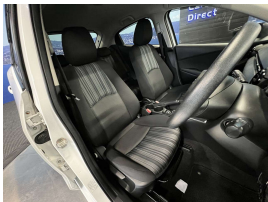

Wholesale Cars Direct

2020 Mazda Demio 1.5 - Grade 4.5 - Pristine. $17,990

Stock ID	17146
Engine	1500 cc
Body	Hatchback
Odometer	68,330 km
Interior	0
Transmission	Automatic

Welcome to Wholesale Cars Direct.
WCD is quality, WCD is service, it is who we are.

Great condition 1.5 litre new shape Mazda Demio. Comes with Smart city brake support, Blind spot monitoring, Rear cross traffic alert, Reversing camera, Lane departure warning, Proximity key - Push button start, Bluetooth handsfree/Music streaming, Air conditioning, Stability control, Isofix child seat anchors, 6 airbags, 3 point seat belt for all seats, Auto wipers, Auto headlights, Rear parking sensors.