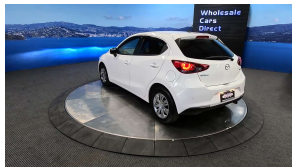

## 2020 Mazda Demio 1.5 - Grade 4.5 - Pristine. \$17,990

<b>Stock ID</b>	17146
<b>Engine</b>	1500 cc
<b>Body</b>	Hatchback
<b>Odometer</b>	68,330 km
<b>Interior</b>	0
<b>Transmission</b>	Automatic

Welcome to Wholesale Cars Direct.  
WCD is quality, WCD is service, it is who we are.

Great condition 1.5 litre new shape Mazda Demio. Comes with Smart city brake support, Blind spot monitoring, Rear cross traffic alert, Reversing camera, Lane departure warning, Proximity key - Push button start, Bluetooth handsfree/Music streaming, Air conditioning, Stability control, Isofix child seat anchors, 6 airbags, 3 point seat belt for all seats, Auto wipers, Auto headlights, Rear parking sensors.