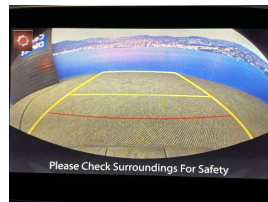

Wholesale Cars Direct

2020 Mazda Demio 1.5 - Grade 4.5 - Pristine. $17,990

Stock ID	17146
Engine	1500 cc
Body	Hatchback
Odometer	68,330 km
Interior	0
Transmission	Automatic

Welcome to Wholesale Cars Direct.
WCD is quality, WCD is service, it is who we are.

Great condition 1.5 litre new shape Mazda Demio. Comes with Smart city brake support, Blind spot monitoring, Rear cross traffic alert, Reversing camera, Lane departure warning, Proximity key - Push button start, Bluetooth handsfree/Music streaming, Air conditioning, Stability control, Isofix child seat anchors, 6 airbags, 3 point seat belt for all seats, Auto wipers, Auto headlights, Rear parking sensors.