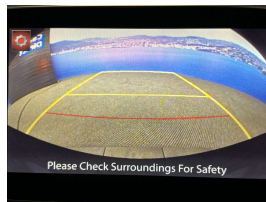

Stock ID	17146
Engine	1500 cc
Body	Hatchback
Odometer	68,330 km
Interior	0
Transmission	Automatic

Welcome to Wholesale Cars Direct.
WCD is quality, WCD is service, it is who we are.

Great condition 1.5 litre new shape Mazda Demio. Comes with Smart city brake support, Blind spot monitoring, Rear cross traffic alert, Reversing camera, Lane departure warning, Proximity key - Push button start, Bluetooth handsfree/Music streaming, Air conditioning, Stability control, Isofix child seat anchors, 6 airbags, 3 point seat belt for all seats, Auto wipers, Auto headlights, Rear parking sensors.