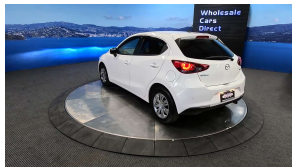

Wholesale Cars Direct

2020 Mazda Demio 1.5 - Grade 4.5 - Pristine. \$17,990

Stock ID	17146
Engine	1500 cc
Body	Hatchback
Odometer	68,330 km
Interior	0
Transmission	Automatic

Welcome to Wholesale Cars Direct.
WCD is quality, WCD is service, it is who we are.

Great condition 1.5 litre new shape Mazda Demio. Comes with Smart city brake support, Blind spot monitoring, Rear cross traffic alert, Reversing camera, Lane departure warning, Proximity key - Push button start, Bluetooth handsfree/Music streaming, Air conditioning, Stability control, Isofix child seat anchors, 6 airbags, 3 point seat belt for all seats, Auto wipers, Auto headlights, Rear parking sensors.