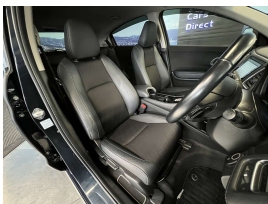

2018 Honda Vezel Hybrid Z Hinda Sensing - Wireless Apple Car Play.