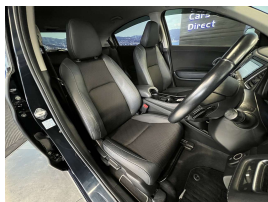

2018 Honda Vezel Hybrid Z Honda Sensing - Wireless Apple Car Play.

Stock ID 17159

Engine 1500 cc, Hybrid

Body SUV

Odometer 69,100 km

Interior 0

Transmission Automatic

Welcome to Wholesale Cars Direct.
WCD is quality, WCD is service, it is who we are.

A very well spec'd great condition facelift Hybrid Honda sensing Vezel. Comes with Radar cruise control, 8 Airbags, Heated front seats, LED headlights, Partial leather trim, Proximity keyless entry - Push button start, Stability Control, Forward collision warning, Lane departure warning, Dual side climate control, Isofix car seat anchor points, 3 Point seat belts for all seats, 17 inch 2 tone factory alloys, Reverse camera, Paddle shift tiptronic, Wireless Apple Car Play - Android Auto stereo fitted in NZ.