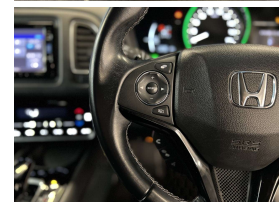

## 2018 Honda Vezel Hybrid Z Honda Sensing - Wireless Apple Car Play.

**Stock ID** 17159

**Engine** 1500 cc, Hybrid

**Body** SUV

**Odometer** 69,100 km

**Interior** 0

**Transmission** Automatic

Welcome to Wholesale Cars Direct.  
WCD is quality, WCD is service, it is who we are.

A very well spec'd great condition facelift Hybrid Honda sensing Vezel. Comes with Radar cruise control, 8 Airbags, Heated front seats, LED headlights, Partial leather trim, Proximity keyless entry - Push button start, Stability Control, Forward collision warning, Lane departure warning, Dual side climate control, Isofix car seat anchor points, 3 Point seat belts for all seats, 17 inch 2 tone factory alloys, Reverse camera, Paddle shift tiptronic, Wireless Apple Car Play - Android Auto stereo fitted in NZ.