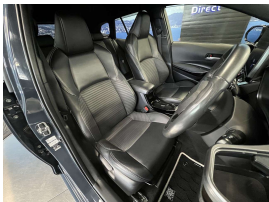

2023 Toyota Corolla Hybrid Touring WXB - HUGE Spec - Grade 4.5.