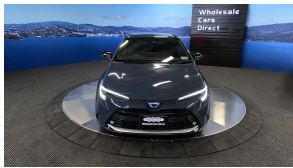

## 2023 Toyota Corolla Hybrid Touring WXB - HUGE Spec - Grade 4.5.

<b>Stock ID</b>	17251
<b>Engine</b>	1800 cc, Hybrid
<b>Body</b>	Station Wagon
<b>Odometer</b>	74,990 km
<b>Interior</b>	0
<b>Transmission</b>	Automatic

Welcome to Wholesale Cars Direct.  
WCD is quality, WCD is service, it is who we are.

An absolute pristine grade 4.5 Hybrid top spec Toyota Corolla estate. Comes with Toyota's Proactive Driving Assist (PDA), Heads up display, 17" factory alloys, Factory sports seats, Partial leather interior, Stability control, Radar Cruise control, Pre collision system, Toyota's Parking support braking system (PKSB), Road sign assist, Blind spot monitoring, Rear cross traffic alert, Wireless Apple CarPlay, Android Auto, Wireless phone charging, Heated front seats, Heated steering wheel, 3 Point belts for all seats, Proximity keyless - Push button start, Lane departure warning, Auto headlights, Auto high beam assist, Reverse camera, Front/Rear parking sensors, 8 airbags, Heated front seats, Heated