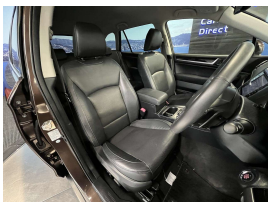

## 2017 Subaru Outback New Generation Limited - HUGE Spec. \$23,990

**Stock ID** 17101

**Engine** 2500 cc

**Body** Station Wagon

**Odometer** 70,990 km

**Interior** Leather

**Transmission** Automatic

Welcome to Wholesale Cars Direct.  
WCD is quality, WCD is service, it is who we are.

WCD pure quality here, a really pristine example. Big spec. Comes with with electric heated front seats with drivers memory, 7 air bags, Paddle shift tiptronic, 3 point seat belts for all passengers, Automatic Headlights, Radar cruise control, Lane departure warning, Blind Spot monitoring, Rear cross traffic alert, Si Drive modes, AWD X-Mode Assist, Electric tailgate, Isofix car seat anchor points, Dual side climate control, Proximity key - Push button start, 18" factory alloy wheels, Forward collision warning, Reverse camera.