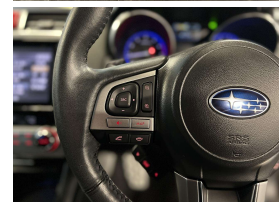

## 2017 Subaru Outback New Generation Limited - HUGE Spec. \$23,990

**Stock ID** 17101

**Engine** 2500 cc

**Body** Station Wagon

**Odometer** 70,990 km

**Interior** Leather

**Transmission** Automatic

Welcome to Wholesale Cars Direct.  
WCD is quality, WCD is service, it is who we are.

WCD pure quality here, a really pristine example. Big spec. Comes with with electric heated front seats with drivers memory, 7 air bags, Paddle shift tiptronic, 3 point seat belts for all passengers, Automatic Headlights, Radar cruise control, Lane departure warning, Blind Spot monitoring, Rear cross traffic alert, Si Drive modes, AWD X-Mode Assist, Electric tailgate, Isofix car seat anchor points, Dual side climate control, Proximity key - Push button start, 18" factory alloy wheels, Forward collision warning, Reverse camera.