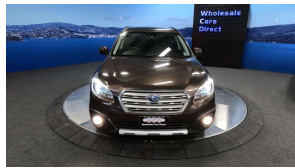

## 2017 Subaru Outback New Generation Limited - HUGE Spec. \$23,990

**Stock ID** 17101

**Engine** 2500 cc

**Body** Station Wagon

**Odometer** 70,990 km

**Interior** Leather

**Transmission** Automatic

Welcome to Wholesale Cars Direct.  
WCD is quality, WCD is service, it is who we are.

WCD pure quality here, a really pristine example. Big spec. Comes with with electric heated front seats with drivers memory, 7 air bags, Paddle shift tiptronic, 3 point seat belts for all passengers, Automatic Headlights, Radar cruise control, Lane departure warning, Blind Spot monitoring, Rear cross traffic alert, Si Drive modes, AWD X-Mode Assist, Electric tailgate, Isofix car seat anchor points, Dual side climate control, Proximity key - Push button start, 18" factory alloy wheels, Forward collision warning, Reverse camera.