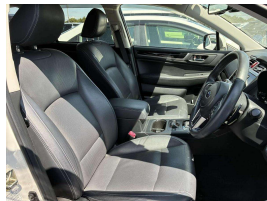

2017 Subaru Outback Limited AWD - HUGE Spec - WCD pristine.

Stock ID 17389
Engine 2500 cc
Body Station Wagon
Odometer 67,097 km
Interior Leather
Transmission Automatic

Welcome to Wholesale Cars Direct. WCD is quality, WCD is service, it is who we are.

A HUGE spec Subaru Outback. This has just arrived along with 80 other vehicles, it can be fast tracked through compliance upon genuine interest or purchased subject to condition & test drive.