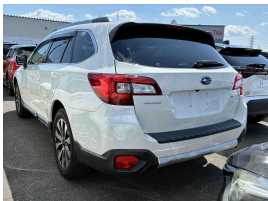

2017 Subaru Outback Limited AWD - HUGE Spec - WCD pristine.

Stock ID 17389
Engine 2500 cc
Body Station Wagon
Odometer 67,097 km
Interior Leather
Transmission Automatic

Welcome to Wholesale Cars Direct. WCD is quality, WCD is service, it is who we are.

A HUGE spec Subaru Outback. This has just arrived along with 80 other vehicles, it can be fast tracked through compliance upon genuine interest or purchased subject to condition & test drive.