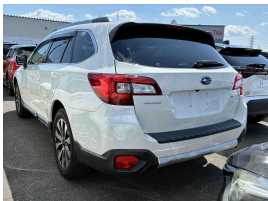

2017 Subaru Outback Limited AWD - HUGE Spec - WCD pristine.

Stock ID 17389
Engine 2500 cc, Internal Combustion
Body Station Wagon
Odometer 67,097 km
Interior Leather
Transmission Automatic

Welcome to Wholesale Cars Direct. WCD is quality, WCD is service, it is who we are.

This vehicle is in storge. It can be processed upon genuine interest or purchased subject to condition & test drive.