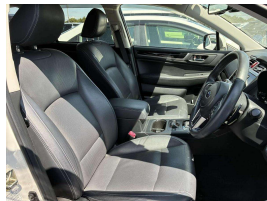

2017 Subaru Outback Limited AWD - HUGE Spec - WCD pristine.

Stock ID 17389
Engine 2500 cc, Internal Combustion
Body Station Wagon
Odometer 67,097 km
Interior Leather
Transmission Automatic

Welcome to Wholesale Cars Direct. WCD is quality, WCD is service, it is who we are.

This vehicle is in storge. It can be processed upon genuine interest or purchased subject to condition & test drive.