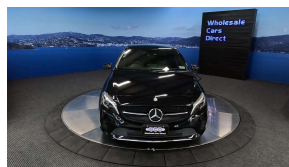

Wholesale Cars Direct

2016 Mercedes-Benz A 180 Facelift Style Pack - NZ Nav &

Vehicle	Odometer	Engine	Seats	Stock ID
Details	51.400 km	1600 cc	-	15812

TRADE IN's

All trade ins can be facilitated here quickly and easily