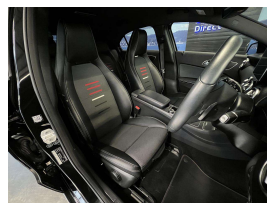

Wholesale Cars Direct

2016 Mercedes-Benz A 180 Facelift Style Pack - NZ Nav &

Vehicle	Odometer	Engine	Seats	Stock ID
Details	51.400 km	1600 cc	-	15812

TRADE IN's

All trade ins can be facilitated here quickly and easily