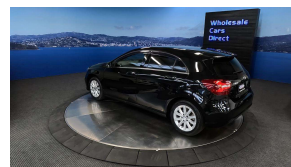

Wholesale Cars Direct

2016 Mercedes-Benz A 180 Facelift Style Pack - NZ Nav &

Vehicle	Odometer	Engine	Seats	Stock ID
Details	51.400 km	1600 cc	-	15812

TRADE IN's

All trade ins can be facilitated here quickly and easily