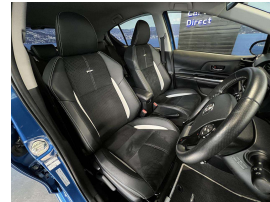

Wholesale Cars Direct

2016 Toyota Aqua Hybrid G GS - Apple Car Play Android Auto

Vehicle	Odometer	Engine	Seats	Stock ID
Details	42.100 km	1500 cc	-	15562

TRADE IN's

All trade ins can be facilitated here quickly and easily