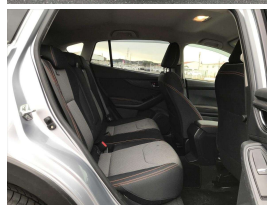

Wholesale Cars Direct

2022 Subaru Impreza Hybrid AWD - Si Drive - Eyesight - Wireless Apple

Stock ID 17253
Engine 2000 cc, Hybrid
Body Hatchback
Odometer 62,181 km
Interior 0
Transmission Automatic

Welcome to Wholesale Cars Direct.
WCD is quality, WCD is service, it is who we are.

BIG Spec Hybrid Subaru XV. This is due to land in Wellington on the 26th of May along with 80 more vehicles. This can be fast tracked through processing upon genuine interest or purchased prior subject to test drive.