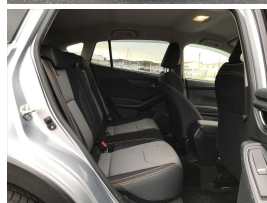

Wholesale Cars Direct

2022 Subaru Impreza Hybrid AWD - Si Drive - Eyesight - Wireless Apple

Stock ID 17253

Engine 2000 cc, Hybrid

Body Hatchback

Odometer 62,200 km

Interior 0

Transmission Automatic

Welcome to Wholesale Cars Direct.
WCD is quality, WCD is service, it is who we are.

BIG Spec Hybrid Subaru XV. This is due to land in Wellington on the 26th of May along with 80 more vehicles. This can be fast tracked through processing upon genuine interest or purchased prior subject to test drive.