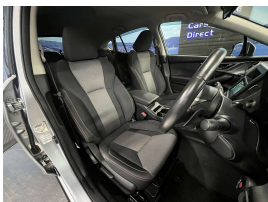

Wholesale Cars Direct

2022 Subaru Impreza Hybrid AWD - Si Drive - Eyesight - Wireless Apple

Stock ID	17253
Engine	2000 cc, Hybrid
Body	Hatchback
Odometer	62,290 km
Interior	0
Transmission	Automatic

Welcome to Wholesale Cars Direct.
WCD is quality, WCD is service, it is who we are.

One stunning BIG spec'd Hybrid AWD XV. Comes with Wireless Apple Car Play fitted in NZ, Music streaming, Radar cruise control, Si drive, Subaru's X-mode, Lane departure warning, Lane keep assist, Front collision warning, Blind Spot monitoring, Rear cross traffic alert, Reversing camera, 7 airbags, Paddle shift tiptronic, 3 point seat belts for all passengers, Dual side climate air conditioning, Isofix car seat anchor points, Rear parking sensors, Proximity key - Push button start, LED headlights, Partial leather trim, Subaru Eyesight.