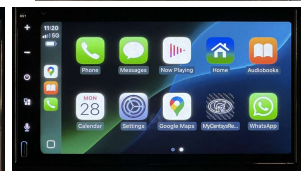

Wholesale Cars Direct

2022 Subaru Impreza Hybrid AWD - Si Drive - Eyesight - Wireless Apple

Stock ID	17253
Engine	2000 cc, Hybrid
Body	Hatchback
Odometer	62,290 km
Interior	0
Transmission	Automatic

Welcome to Wholesale Cars Direct.
WCD is quality, WCD is service, it is who we are.

One stunning BIG spec'd Hybrid AWD XV. Comes with Wireless Apple Car Play fitted in NZ, Music streaming, Radar cruise control, Si drive, Subaru's X-mode, Lane departure warning, Lane keep assist, Front collision warning, Blind Spot monitoring, Rear cross traffic alert, Reversing camera, 7 airbags, Paddle shift tiptronic, 3 point seat belts for all passengers, Dual side climate air conditioning, Isofix car seat anchor points, Rear parking sensors, Proximity key - Push button start, LED headlights, Partial leather trim, Subaru Eyesight.