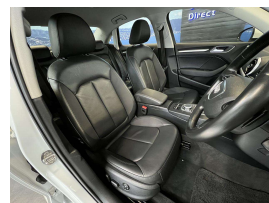

Wholesale Cars Direct

2015 Audi A3 Sedan 1.4TFSI - Leather - NZ Nav & Stereo

Vehicle	Odometer	Engine	Seats	Stock ID
Details	51.100 km	1400 cc	-	15767

TRADE IN's

All trade ins can be facilitated here quickly and easily