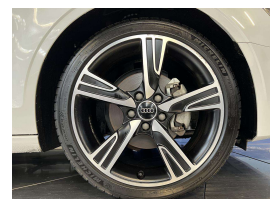

Wholesale Cars Direct

2015 Audi A3 Sedan 1.4TFSI - Leather - NZ Nav & Stereo

Vehicle	Odometer	Engine	Seats	Stock ID
Details	51.100 km	1400 cc	-	15767

TRADE IN's

All trade ins can be facilitated here quickly and easily