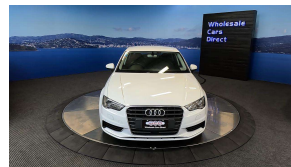

Wholesale Cars Direct

2015 Audi A3 Sedan 1.4TFSI - Leather - NZ Nav & Stereo

Vehicle	Odometer	Engine	Seats	Stock ID
Details	51.100 km	1400 cc	-	15767

TRADE IN's

All trade ins can be facilitated here quickly and easily