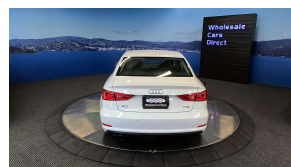

Wholesale Cars Direct

2015 Audi A3 Sedan 1.4TFSI - Leather - NZ Nav & Stereo

Vehicle	Odometer	Engine	Seats	Stock ID
Details	51.100 km	1400 cc	-	15767

TRADE IN's

All trade ins can be facilitated here quickly and easily