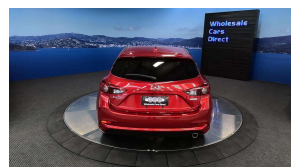

## 2016 Mazda Axela 1.5S - NZ Nav & Apple Car Play Android

Vehicle	Odometer	Engine	Seats	Stock ID
Details	39.400 km	1500 cc	-	15727