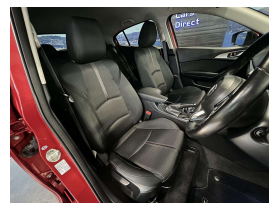

## 2016 Mazda Axela 1.5S - NZ Nav & Apple Car Play Android

Vehicle	Odometer	Engine	Seats	Stock ID
Details	39.400 km	1500 cc	-	15727