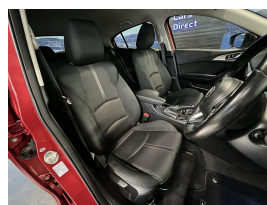

Wholesale Cars Direct

2016 Mazda Axela 1.5S - NZ Nav & Apple Car Play Android

Vehicle	Odometer	Engine	Seats	Stock ID
Details	39.400 km	1500 cc	-	15727

TRADE IN's

All trade ins can be facilitated here quickly and easily