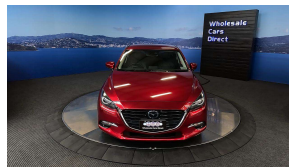

## 2017 Mazda Axela 1.5S - Leather - NZ Nav - Apple Car Play

Vehicle	Odometer	Engine	Seats	Stock ID
Details	48.100 km	1500 cc	-	15844