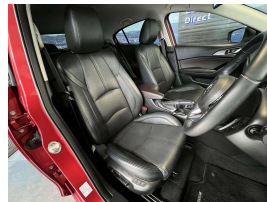

## 2017 Mazda Axela 1.5S - Leather - NZ Nav - Apple Car Play

Vehicle	Odometer	Engine	Seats	Stock ID
Details	48.100 km	1500 cc	-	15844