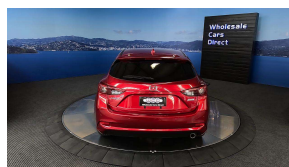

## 2017 Mazda Axela 1.5S - Leather - NZ Nav - Apple Car Play

Vehicle	Odometer	Engine	Seats	Stock ID
Details	48.100 km	1500 cc	-	15844