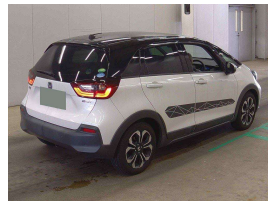

Wholesale Cars Direct

2021 Honda Fit Hybrid e:HEV Crosstar - Grade 4.5 - Pristine Great Spec.

Stock ID 17429

Engine 1500 cc, Hybrid

Body Hatchback

Odometer 55,400 km

Interior 0

Transmission Automatic

Welcome to Wholesale Cars Direct. WCD is quality, WCD is service, it is who we are.

Great condition/spec hybrid Honda Fit. This is due to arrive end of June. It can be fast tracked through compliance upon arrival with genuine interest, or purchased prior subject to condition & test drive.