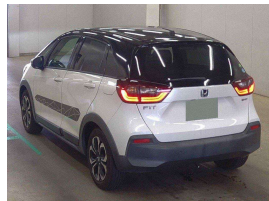

Wholesale Cars Direct

2021 Honda Fit Hybrid e:HEV Crosstar - Grade 4.5 - Pristine Great Spec.

Stock ID 17429

Engine 1500 cc, Hybrid

Body Hatchback

Odometer 55,400 km

Interior 0

Transmission Automatic

Welcome to Wholesale Cars Direct. WCD is quality, WCD is service, it is who we are.

Great condition/spec hybrid Honda Fit. This is due to arrive end of June. It can be fast tracked through compliance upon arrival with genuine interest, or purchased prior subject to condition & test drive.