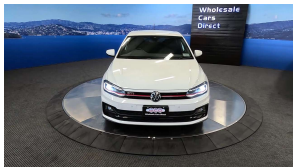

Wholesale Cars Direct

2021 Volkswagen Polo GTI New Shape - Grade 4.5 - Hot Hatch. \$24,990

Stock ID	17182
Engine	2000 cc
Body	Hatchback
Odometer	60,350 km
Interior	0
Transmission	Automatic

Welcome to Wholesale Cars Direct.
WCD is quality, WCD is service, it is who we are.

High performance hot hatch that bridges the gap between the standard Polo & the larger GTI Golf. A pristine grade 4.5 as expected from WCD. Comes with virtual cockpit dash, Park assist, GTI sports front seats, Drive mode selection, 17" factory alloys, 6 airbags, Radar cruise control, Blind Spot monitoring, Forward collision warning, Lane keeping system, Sports multi function sports steering wheel with paddle shift tiptronic, Front/Rear parking sensors, Reversing camera, Traction control, Proximity key - Push button start, ABS, Isofix child seat anchor points, 3 Point seat belts for all seats, Auto headlights, LED daytime running lights, Dual side climate air conditioning, Apple Car Play/Android Auto, Bluetooth