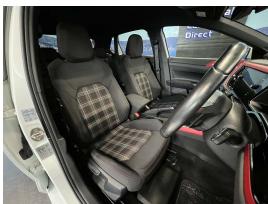

Wholesale Cars Direct

2021 Volkswagen Polo GTI New Shape - Grade 4.5 - Hot Hatch. \$24,990

Stock ID	17182
Engine	2000 cc
Body	Hatchback
Odometer	60,350 km
Interior	0
Transmission	Automatic

Welcome to Wholesale Cars Direct.
WCD is quality, WCD is service, it is who we are.

High performance hot hatch that bridges the gap between the standard Polo & the larger GTI Golf. A pristine grade 4.5 as expected from WCD. Comes with virtual cockpit dash, Park assist, GTI sports front seats, Drive mode selection, 17" factory alloys, 6 airbags, Radar cruise control, Blind Spot monitoring, Forward collision warning, Lane keeping system, Sports multi function sports steering wheel with paddle shift tiptronic, Front/Rear parking sensors, Reversing camera, Traction control, Proximity key - Push button start, ABS, Isofix child seat anchor points, 3 Point seat belts for all seats, Auto headlights, LED daytime running lights, Dual side climate air conditioning, Apple Car Play/Android Auto, Bluetooth