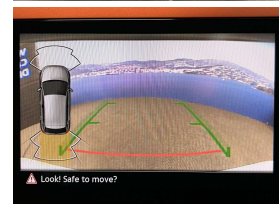

2021 Volkswagen Polo GTI New Shape - Grade 4.5 - Hot Hatch. $24,990