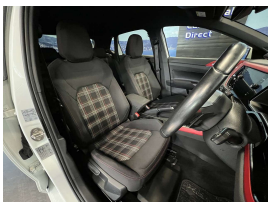

Wholesale Cars Direct

2021 Volkswagen Polo GTI New Shape - Grade 4.5 - Hot Hatch. \$25,990

| | |
|---------------------|-----------|
| Stock ID | 17182 |
| Engine | 2000 cc |
| Body | Hatchback |
| Odometer | 60,350 km |
| Interior | 0 |
| Transmission | Automatic |

Welcome to Wholesale Cars Direct.
WCD is quality, WCD is service, it is who we are.

High performance hot hatch that bridges the gap between the standard Polo & the larger GTI Golf. A pristine grade 4.5 as expected from WCD. Comes with virtual cockpit dash, Park assist, GTI sports front seats, Drive mode selection, 17" factory alloys, 6 airbags, Radar cruise control, Blind Spot monitoring, Forward collision warning, Lane keeping system, Sports multi function sports steering wheel with paddle shift tiptronic, Front/Rear parking sensors, Reversing camera, Traction control, Proximity key - Push button start, ABS, Isofix child seat anchor points, 3 Point seat belts for all seats, Auto headlights, LED daytime running lights, Dual side climate air conditioning, Apple Car Play/Android Auto, Bluetooth