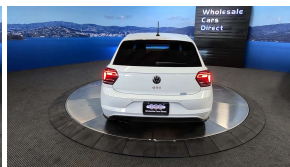

Wholesale Cars Direct

2021 Volkswagen Polo GTI New Shape - Grade 4.5 - Hot Hatch. \$25,990

| | |
|---------------------|-----------|
| Stock ID | 17182 |
| Engine | 2000 cc |
| Body | Hatchback |
| Odometer | 60,350 km |
| Interior | 0 |
| Transmission | Automatic |

Welcome to Wholesale Cars Direct.
WCD is quality, WCD is service, it is who we are.

High performance hot hatch that bridges the gap between the standard Polo & the larger GTI Golf. A pristine grade 4.5 as expected from WCD. Comes with virtual cockpit dash, Park assist, GTI sports front seats, Drive mode selection, 17" factory alloys, 6 airbags, Radar cruise control, Blind Spot monitoring, Forward collision warning, Lane keeping system, Sports multi function sports steering wheel with paddle shift tiptronic, Front/Rear parking sensors, Reversing camera, Traction control, Proximity key - Push button start, ABS, Isofix child seat anchor points, 3 Point seat belts for all seats, Auto headlights, LED daytime running lights, Dual side climate air conditioning, Apple Car Play/Android Auto, Bluetooth