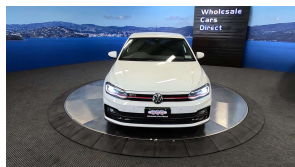

Wholesale Cars Direct

2021 Volkswagen Polo GTI New Shape - Grade 4.5 - Hot Hatch. \$25,990

| | |
|---------------------|-----------|
| Stock ID | 17182 |
| Engine | 2000 cc |
| Body | Hatchback |
| Odometer | 60,350 km |
| Interior | 0 |
| Transmission | Automatic |

Welcome to Wholesale Cars Direct.
WCD is quality, WCD is service, it is who we are.

High performance hot hatch that bridges the gap between the standard Polo & the larger GTI Golf. A pristine grade 4.5 as expected from WCD. Comes with virtual cockpit dash, Park assist, GTI sports front seats, Drive mode selection, 17" factory alloys, 6 airbags, Radar cruise control, Blind Spot monitoring, Forward collision warning, Lane keeping system, Sports multi function sports steering wheel with paddle shift tiptronic, Front/Rear parking sensors, Reversing camera, Traction control, Proximity key - Push button start, ABS, Isofix child seat anchor points, 3 Point seat belts for all seats, Auto headlights, LED daytime running lights, Dual side climate air conditioning, Apple Car Play/Android Auto, Bluetooth