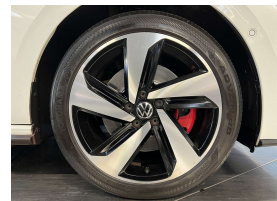

Wholesale Cars Direct

2021 Volkswagen Polo GTI New Shape - Grade 4.5 - Hot Hatch. \$23,990

Stock ID	17182
Engine	2000 cc
Body	Hatchback
Odometer	60,350 km
Interior	0
Transmission	Automatic

Welcome to Wholesale Cars Direct.
WCD is quality, WCD is service, it is who we are.

High performance hot hatch that bridges the gap between the standard Polo & the larger GTI Golf. A pristine grade 4.5 as expected from WCD. Comes with virtual cockpit dash, Park assist, GTI sports front seats, Drive mode selection, 17" factory alloys, 6 airbags, Radar cruise control, Blind Spot monitoring, Forward collision warning, Lane keeping system, Sports multi function sports steering wheel with paddle shift tiptronic, Front/Rear parking sensors, Reversing camera, Traction control, Proximity key - Push button start, ABS, Isofix child seat anchor points, 3 Point seat belts for all seats, Auto headlights, LED daytime running lights, Dual side climate air conditioning, Apple Car Play/Android Auto, Bluetooth