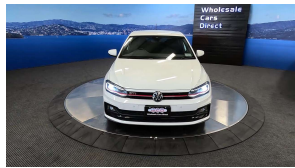

Wholesale Cars Direct

2021 Volkswagen Polo GTI New Shape - Grade 4.5 - Hot Hatch. \$23,990

Stock ID	17182
Engine	2000 cc
Body	Hatchback
Odometer	60,350 km
Interior	0
Transmission	Automatic

Welcome to Wholesale Cars Direct.
WCD is quality, WCD is service, it is who we are.

High performance hot hatch that bridges the gap between the standard Polo & the larger GTI Golf. A pristine grade 4.5 as expected from WCD. Comes with virtual cockpit dash, Park assist, GTI sports front seats, Drive mode selection, 17" factory alloys, 6 airbags, Radar cruise control, Blind Spot monitoring, Forward collision warning, Lane keeping system, Sports multi function sports steering wheel with paddle shift tiptronic, Front/Rear parking sensors, Reversing camera, Traction control, Proximity key - Push button start, ABS, Isofix child seat anchor points, 3 Point seat belts for all seats, Auto headlights, LED daytime running lights, Dual side climate air conditioning, Apple Car Play/Android Auto, Bluetooth