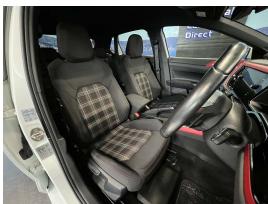

Wholesale Cars Direct

2021 Volkswagen Polo GTI New Shape - Grade 4.5 - Hot Hatch. \$23,990

Stock ID	17182
Engine	2000 cc
Body	Hatchback
Odometer	60,350 km
Interior	0
Transmission	Automatic

Welcome to Wholesale Cars Direct.
WCD is quality, WCD is service, it is who we are.

High performance hot hatch that bridges the gap between the standard Polo & the larger GTI Golf. A pristine grade 4.5 as expected from WCD. Comes with virtual cockpit dash, Park assist, GTI sports front seats, Drive mode selection, 17" factory alloys, 6 airbags, Radar cruise control, Blind Spot monitoring, Forward collision warning, Lane keeping system, Sports multi function sports steering wheel with paddle shift tiptronic, Front/Rear parking sensors, Reversing camera, Traction control, Proximity key - Push button start, ABS, Isofix child seat anchor points, 3 Point seat belts for all seats, Auto headlights, LED daytime running lights, Dual side climate air conditioning, Apple Car Play/Android Auto, Bluetooth