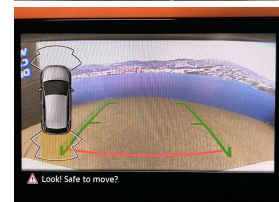

2021 Volkswagen Polo GTI New Shape - Grade 4.5 - Hot Hatch. $23,990

Stock ID	17182
Engine	2000 cc
Body	Hatchback
Odometer	60,350 km
Interior	0
Transmission	Automatic

Welcome to Wholesale Cars Direct.
WCD is quality, WCD is service, it is who we are.

High performance hot hatch that bridges the gap between the standard Polo & the larger GTI Golf. A pristine grade 4.5 as expected from WCD. Comes with virtual cockpit dash, Park assist, GTI sports front seats, Drive mode selection, 17" factory alloys, 6 airbags, Radar cruise control, Blind Spot monitoring, Forward collision warning, Lane keeping system, Sports multi function sports steering wheel with paddle shift tiptronic, Front/Rear parking sensors, Reversing camera, Traction control, Proximity key - Push button start, ABS, Isofix child seat anchor points, 3 Point seat belts for all seats, Auto headlights, LED daytime running lights, Dual side climate air conditioning, Apple Car Play/Android Auto, Bluetooth