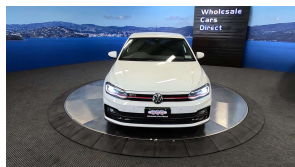

Wholesale Cars Direct

2021 Volkswagen Polo GTI New Shape - Grade 4.5 - Hot Hatch. \$23,990

| | |
|---------------------|-----------|
| Stock ID | 17182 |
| Engine | 2000 cc |
| Body | Hatchback |
| Odometer | 60,350 km |
| Interior | 0 |
| Transmission | Automatic |

Welcome to Wholesale Cars Direct.
WCD is quality, WCD is service, it is who we are.

High performance hot hatch that bridges the gap between the standard Polo & the larger GTI Golf. A pristine grade 4.5 as expected from WCD. Comes with virtual cockpit dash, Park assist, GTI sports front seats, Drive mode selection, 17" factory alloys, 6 airbags, Radar cruise control, Blind Spot monitoring, Forward collision warning, Lane keeping system, Sports multi function sports steering wheel with paddle shift tiptronic, Front/Rear parking sensors, Reversing camera, Traction control, Proximity key - Push button start, ABS, Isofix child seat anchor points, 3 Point seat belts for all seats, Auto headlights, LED daytime running lights, Dual side climate air conditioning, Apple Car Play/Android Auto, Bluetooth