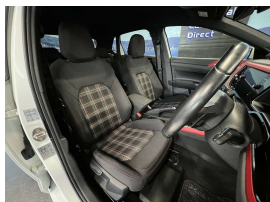

2021 Volkswagen Polo GTI New Shape - Grade 4.5 - Hot Hatch. $23,990

Stock ID	17182
Engine	2000 cc
Body	Hatchback
Odometer	60,350 km
Interior	0
Transmission	Automatic

Welcome to Wholesale Cars Direct.
WCD is quality, WCD is service, it is who we are.

High performance hot hatch that bridges the gap between the standard Polo & the larger GTI Golf. A pristine grade 4.5 as expected from WCD. Comes with virtual cockpit dash, Park assist, GTI sports front seats, Drive mode selection, 17" factory alloys, 6 airbags, Radar cruise control, Blind Spot monitoring, Forward collision warning, Lane keeping system, Sports multi function sports steering wheel with paddle shift tiptronic, Front/Rear parking sensors, Reversing camera, Traction control, Proximity key - Push button start, ABS, Isofix child seat anchor points, 3 Point seat belts for all seats, Auto headlights, LED daytime running lights, Dual side climate air conditioning, Apple Car Play/Android Auto, Bluetooth