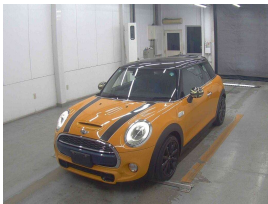

2017 Mini Cooper S - A Grade Interior - Pristine. $22,990

Stock ID 17458
Engine 2000 cc, Internal Combustion
Body Hatchback
Odometer 37,049 km
Interior 0
Transmission Automatic

Welcome to Wholesale Cars Direct. WCD is quality, WCD is service, it is who we are.

This vehicle is in storage. It can be processed upon genuine interest or purchased subject to condition & test drive.