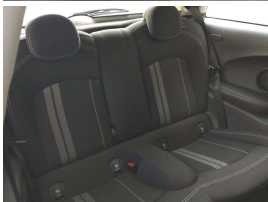

2017 Mini Cooper S - A Grade Interior - Pristine. $22,990

Stock ID 17458
Engine 2000 cc, Internal Combustion
Body Hatchback
Odometer 37,049 km
Interior 0
Transmission Automatic

Welcome to Wholesale Cars Direct. WCD is quality, WCD is service, it is who we are.

This vehicle is in storage. It can be processed upon genuine interest or purchased subject to condition & test drive.