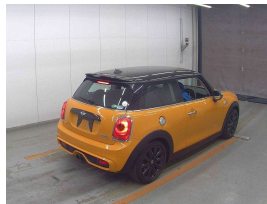

2017 Mini Cooper S - A Grade Interior - Pristine. $22,990

Stock ID 17458
Engine 2000 cc, Internal Combustion
Body Hatchback
Odometer 37,049 km
Interior 0
Transmission Automatic

Welcome to Wholesale Cars Direct. WCD is quality, WCD is service, it is who we are.

This vehicle is in storage. It can be processed upon genuine interest or purchased subject to condition & test drive.