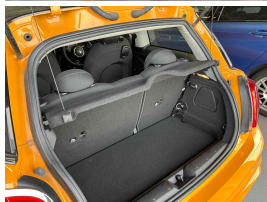

2017 Mini Cooper S - A Grade Interior - Pristine. $22,990

Stock ID 17458
Engine 2000 cc, Internal Combustion
Body Hatchback
Odometer 37,049 km
Interior 0
Transmission Automatic

Welcome to Wholesale Cars Direct. WCD is quality, WCD is service, it is who we are.

This vehicle is in storage. It can be processed upon genuine interest or purchased subject to condition & test drive.