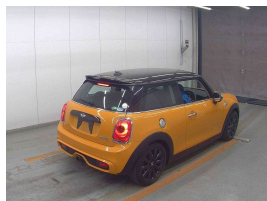

2017 Mini Cooper S - A Grade Interior - Pristine. $22,990

Stock ID 17458
Engine 2000 cc, Internal Combustion
Body Hatchback
Odometer 37,049 km
Interior 0
Transmission Automatic

Welcome to Wholesale Cars Direct. WCD is quality, WCD is service, it is who we are.

This vehicle is in storge. It can be processed upon genuine interest or purchased subject to condition & test drive.