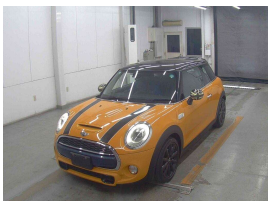

2017 Mini Cooper S - A Grade Interior - Pristine. $22,990

Stock ID 17458
Engine 2000 cc, Internal Combustion
Body Hatchback
Odometer 37,049 km
Interior 0
Transmission Automatic

Welcome to Wholesale Cars Direct. WCD is quality, WCD is service, it is who we are.

This vehicle is in storge. It can be processed upon genuine interest or purchased subject to condition & test drive.