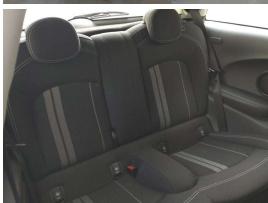

2017 Mini Cooper S - A Grade Interior - Pristine. $22,990

Stock ID 17458
Engine 2000 cc, Internal Combustion
Body Hatchback
Odometer 37,049 km
Interior 0
Transmission Automatic

Welcome to Wholesale Cars Direct. WCD is quality, WCD is service, it is who we are.

This vehicle is in storge. It can be processed upon genuine interest or purchased subject to condition & test drive.