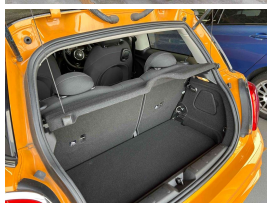

2017 Mini Cooper S - A Grade Interior - Pristine. $22,990

Stock ID 17458
Engine 2000 cc, Internal Combustion
Body Hatchback
Odometer 37,049 km
Interior 0
Transmission Automatic

Welcome to Wholesale Cars Direct. WCD is quality, WCD is service, it is who we are.

This vehicle is in storge. It can be processed upon genuine interest or purchased subject to condition & test drive.