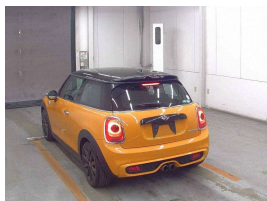

2017 Mini Cooper S - A Grade Interior - Pristine. $22,990

Stock ID 17458
Engine 2000 cc, Internal Combustion
Body Hatchback
Odometer 37,049 km
Interior 0
Transmission Automatic

Welcome to Wholesale Cars Direct. WCD is quality, WCD is service, it is who we are.

This vehicle is in storge. It can be processed upon genuine interest or purchased subject to condition & test drive.