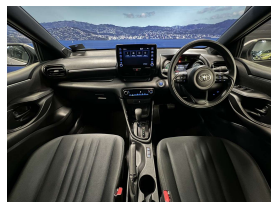

2020 Toyota Yaris Hybrid G - Grade 5 A - Very Low Kms. $24,990