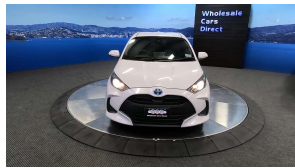

## 2020 Toyota Yaris Hybrid G - Grade 5 A - Very Low Kms. \$24,990

<b>Stock ID</b>	17252
<b>Engine</b>	1500 cc, Hybrid
<b>Body</b>	Hatchback
<b>Odometer</b>	10,470 km
<b>Interior</b>	0
<b>Transmission</b>	Automatic

Welcome to Wholesale Cars Direct.  
WCD is quality, WCD is service, it is who we are.

Grade 5 A, in Japan auction this was classified as new condition it is that pristine. Anyone looking at this eco hatch is going to appreciate what a premium vehicle it is.. Comes with Toyotas pre collision system with pedestrian detection, 8 airbags, Radar Cruise control, Reverse camera, Lane tracing assist, Lane departure warning, Apple CarPlay/Android Auto, Proximity keyless entry - Push button start, Stability Control, Front collision warning, 3 Point seat belts for all seats, Climate control, Auto head lights, Isofix car seat anchor points, Bluetooth, Front/Rear parking sensors.