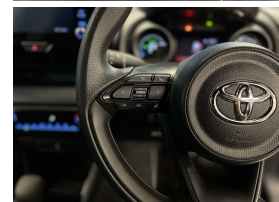

2020 Toyota Yaris Hybrid G - Grade 5 A - Very Low Kms. $24,990