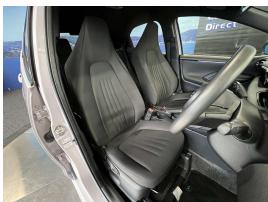

2020 Toyota Yaris Hybrid G - Grade 5 A - Very Low Kms. $24,990