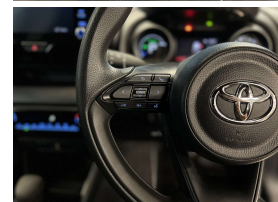

Stock ID	17252
Engine	1500 cc, Hybrid
Body	Hatchback
Odometer	10,470 km
Interior	0
Transmission	Automatic

Welcome to Wholesale Cars Direct.
WCD is quality, WCD is service, it is who we are.

Grade 5 A, in Japan auction this was classified as new condition it is that pristine. Anyone looking at this eco hatch is going to appreciate what a premium vehicle it is.. Comes with Toyotas pre collision system with pedestrian detection, 8 airbags, Radar Cruise control, Reverse camera, Lane tracing assist, Lane departure warning, Apple CarPlay/Android Auto, Proximity keyless entry - Push button start, Stability Control, Front collision warning, 3 Point seat belts for all seats, Climate control, Auto head lights, Isofix car seat anchor points, Bluetooth, Front/Rear parking sensors.