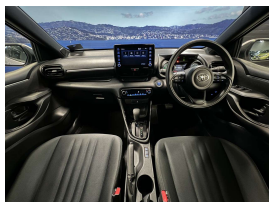

Stock ID	17252
Engine	1500 cc, Hybrid
Body	Hatchback
Odometer	10,470 km
Interior	0
Transmission	Automatic

Welcome to Wholesale Cars Direct.
WCD is quality, WCD is service, it is who we are.

Grade 5 A, in Japan auction this was classified as new condition it is that pristine. Anyone looking at this eco hatch is going to appreciate what a premium vehicle it is.. Comes with Toyotas pre collision system with pedestrian detection, 8 airbags, Radar Cruise control, Reverse camera, Lane tracing assist, Lane departure warning, Apple CarPlay/Android Auto, Proximity keyless entry - Push button start, Stability Control, Front collision warning, 3 Point seat belts for all seats, Climate control, Auto head lights, Isofix car seat anchor points, Bluetooth, Front/Rear parking sensors.