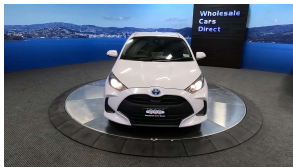

Wholesale Cars Direct

2020 Toyota Yaris Hybrid G - Grade 5 A - Very Low Kms. \$24,990

Stock ID	17252
Engine	1500 cc, Hybrid
Body	Hatchback
Odometer	10,470 km
Interior	0
Transmission	Automatic

Welcome to Wholesale Cars Direct.
WCD is quality, WCD is service, it is who we are.

Grade 5 A, in Japan auction this was classified as new condition it is that pristine. Anyone looking at this eco hatch is going to appreciate what a premium vehicle it is.. Comes with Toyotas pre collision system with pedestrian detection, 8 airbags, Radar Cruise control, Reverse camera, Lane tracing assist, Lane departure warning, Apple CarPlay/Android Auto, Proximity keyless entry - Push button start, Stability Control, Front collision warning, 3 Point seat belts for all seats, Climate control, Auto head lights, Isofix car seat anchor points, Bluetooth, Front/Rear parking sensors.