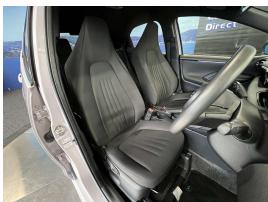

Stock ID	17252
Engine	1500 cc, Hybrid
Body	Hatchback
Odometer	10,470 km
Interior	0
Transmission	Automatic

Welcome to Wholesale Cars Direct.
WCD is quality, WCD is service, it is who we are.

Grade 5 A, in Japan auction this was classified as new condition it is that pristine. Anyone looking at this eco hatch is going to appreciate what a premium vehicle it is.. Comes with Toyotas pre collision system with pedestrian detection, 8 airbags, Radar Cruise control, Reverse camera, Lane tracing assist, Lane departure warning, Apple CarPlay/Android Auto, Proximity keyless entry - Push button start, Stability Control, Front collision warning, 3 Point seat belts for all seats, Climate control, Auto head lights, Isofix car seat anchor points, Bluetooth, Front/Rear parking sensors.