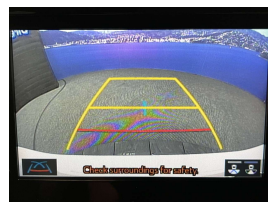

Stock ID 17252

Engine 1500 cc, Hybrid

Body Hatchback

Odometer 10,470 km

Interior 0

Transmission Automatic

Welcome to Wholesale Cars Direct.
WCD is quality, WCD is service, it is who we are.

Grade 5 A, in Japan auction this was classified as new condition it is that pristine. Anyone looking at this eco hatch is going to appreciate what a premium vehicle it is.. Comes with Toyotas pre collision system with pedestrian detection, 8 airbags, Radar Cruise control, Reverse camera, Lane tracing assist, Lane departure warning, Apple CarPlay/Android Auto, Proximity keyless entry - Push button start, Stability Control, Front collision warning, 3 Point seat belts for all seats, Climate control, Auto head lights, Isofix car seat anchor points, Bluetooth, Front/Rear parking sensors.