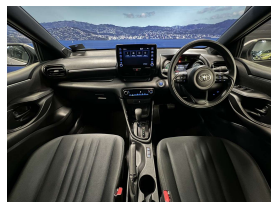

Stock ID 17252

Engine 1500 cc, Hybrid

Body Hatchback

Odometer 10,470 km

Interior 0

Transmission Automatic

Welcome to Wholesale Cars Direct.
WCD is quality, WCD is service, it is who we are.

Grade 5 A, in Japan auction this was classified as new condition it is that pristine. Anyone looking at this eco hatch is going to appreciate what a premium vehicle it is.. Comes with Toyotas pre collision system with pedestrian detection, 8 airbags, Radar Cruise control, Reverse camera, Lane tracing assist, Lane departure warning, Apple CarPlay/Android Auto, Proximity keyless entry - Push button start, Stability Control, Front collision warning, 3 Point seat belts for all seats, Climate control, Auto head lights, Isofix car seat anchor points, Bluetooth, Front/Rear parking sensors.