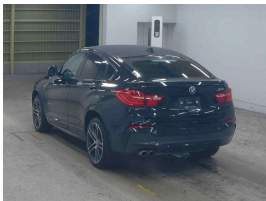

2016 BMW X4 XDrive Motorsport 20" Alloys - Big Spec - Grade 4.5.