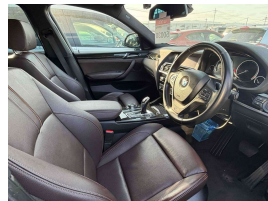

2016 BMW X4 XDrive Motorsport 20" Alloys - Big Spec - Grade 4.5.