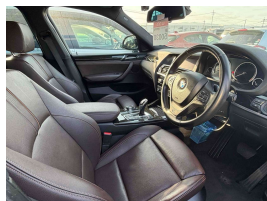

2016 BMW X4 XDrive Motorsport 20" Alloys - Big Spec - Grade 4.5.

Stock ID 17321

Engine 2000 cc, Internal Combustion

Body SUV

Odometer 57,420 km

Interior Leather

Transmission Automatic

Welcome to Wholesale Cars Direct. WCD is quality, WCD is service, it is who we are.

This vehicle is in storge. It can be processed upon genuine interest or purchased subject to condition & test drive.