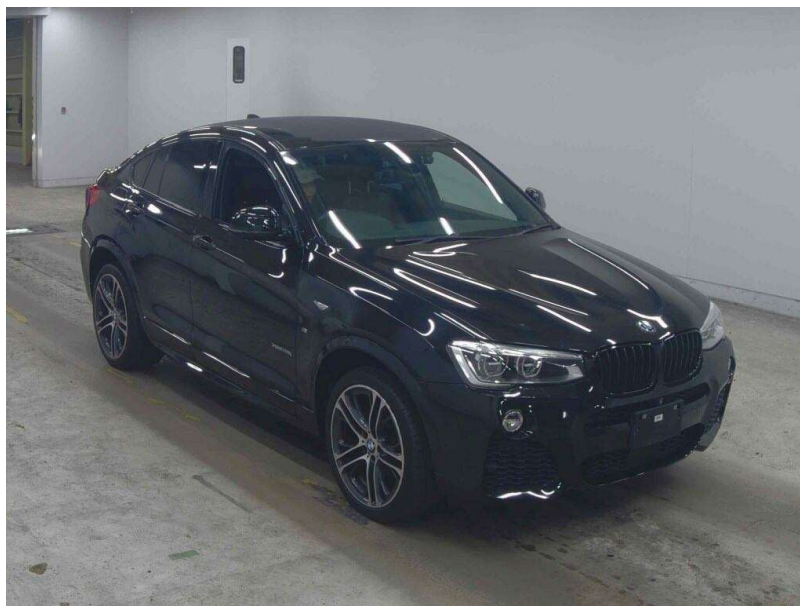

Wholesale Cars Direct

2016 BMW X4 XDrive Motorsport 20" Alloys - Big Spec - Grade 4.5.

Stock ID 17321

Engine 2000 cc, Internal Combustion

Body SUV

Odometer 57,420 km

Interior Leather

Transmission Automatic

Welcome to Wholesale Cars Direct. WCD is quality, WCD is service, it is who we are.

This vehicle is in storge. It can be processed upon genuine interest or purchased subject to condition & test drive.

Mose Mitiana
Vehicle Consultant
0800 22 44 02
022 317 8097
mose@wcd.co.nz

Scotty Duncan
Vehicle Consultant
0800 22 44 02 EXTN 2
022 071 2299
scott@wcd.co.nz

AJ Hoare
Vehicle Consultant
0800 22 44 02
021 784 687
aj@wcd.co.nz

Anthony Souvatzoglou
Vehicle Consultant
0800 22 44 02
021 480 646
anthony@wcd.co.nz