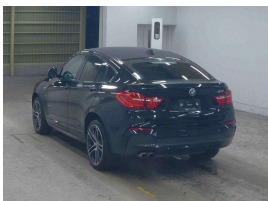

2016 BMW X4 XDrive Motorsport 20" Alloys - Big Spec - Grade 4.5.

Stock ID 17321

Engine 2000 cc, Internal Combustion

Body SUV

Odometer 57,420 km

Interior Leather

Transmission Automatic

Welcome to Wholesale Cars Direct. WCD is quality, WCD is service, it is who we are.

This vehicle is in storge. It can be processed upon genuine interest or purchased subject to condition & test drive.