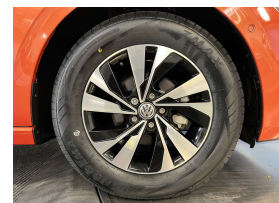

Wholesale Cars Direct

2018 Volkswagen Polo New Shape - NZ Nav - New Tires - Radar Cruise

Stock ID 17078

Engine 1000 cc

Body Hatchback

Odometer 44,620 km

Interior 0

Transmission Automatic

Welcome to Wholesale Cars Direct.
WCD is quality, WCD is service, it is who we are.

New model Mark 7 low Kms well presented Polo as expected from WCD. Comes with Bluetooth music streaming, Handsfree, Apple CarPlay, 3 Point seat belts for all seats, Stereo upgraded to NZ spec, 6 airbags, Radar cruise control, Park assist, Blind spot monitoring, Rear cross traffic alert, Front assist, Reversing camera, Dual side climate air conditioning, Auto stop start, Electronic stability program, Isofix car seat anchor points, Front/Rear parking sensors, NZ Navigation installed.