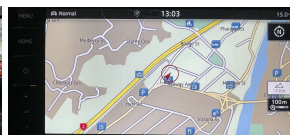

Wholesale Cars Direct

2018 Volkswagen Polo New Shape - NZ Nav - New Tires - Radar Cruise

Stock ID 17078

Engine 1000 cc

Body Hatchback

Odometer 44,620 km

Interior 0

Transmission Automatic

Welcome to Wholesale Cars Direct.
WCD is quality, WCD is service, it is who we are.

New model Mark 7 low Kms well presented Polo as expected from WCD. Comes with Bluetooth music streaming, Handsfree, Apple CarPlay, 3 Point seat belts for all seats, Stereo upgraded to NZ spec, 6 airbags, Radar cruise control, Park assist, Blind spot monitoring, Rear cross traffic alert, Front assist, Reversing camera, Dual side climate air conditioning, Auto stop start, Electronic stability program, Isofix car seat anchor points, Front/Rear parking sensors, NZ Navigation installed.