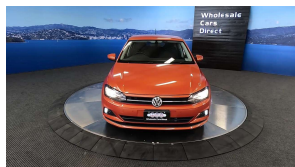

Wholesale Cars Direct

2018 Volkswagen Polo New Shape - NZ Nav - New Tires - Radar Cruise

Stock ID 17078

Engine 1000 cc

Body Hatchback

Odometer 44,620 km

Interior 0

Transmission Automatic

Welcome to Wholesale Cars Direct.
WCD is quality, WCD is service, it is who we are.

New model Mark 7 low Kms well presented Polo as expected from WCD. Comes with Bluetooth music streaming, Handsfree, Apple CarPlay, 3 Point seat belts for all seats, Stereo upgraded to NZ spec, 6 airbags, Radar cruise control, Park assist, Blind spot monitoring, Rear cross traffic alert, Front assist, Reversing camera, Dual side climate air conditioning, Auto stop start, Electronic stability program, Isofix car seat anchor points, Front/Rear parking sensors, NZ Navigation installed.