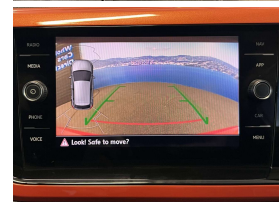

2018 Volkswagen Polo New Shape - NZ Nav - New Tires - Radar Cruise