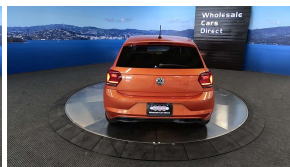

Wholesale Cars Direct

2018 Volkswagen Polo New Shape - NZ Nav - New Tires - Radar Cruise

Stock ID 17078

Engine 1000 cc

Body Hatchback

Odometer 44,620 km

Interior 0

Transmission Automatic

Welcome to Wholesale Cars Direct.
WCD is quality, WCD is service, it is who we are.

New model Mark 7 low Kms well presented Polo as expected from WCD. Comes with Bluetooth music streaming, Handsfree, Apple CarPlay, 3 Point seat belts for all seats, Stereo upgraded to NZ spec, 6 airbags, Radar cruise control, Park assist, Blind spot monitoring, Rear cross traffic alert, Front assist, Reversing camera, Dual side climate air conditioning, Auto stop start, Electronic stability program, Isofix car seat anchor points, Front/Rear parking sensors, NZ Navigation installed.