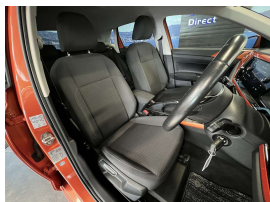

Wholesale Cars Direct

2018 Volkswagen Polo New Shape - NZ Nav - New Tires - Radar Cruise

Stock ID 17078

Engine 1000 cc

Body Hatchback

Odometer 44,620 km

Interior 0

Transmission Automatic

Welcome to Wholesale Cars Direct.
WCD is quality, WCD is service, it is who we are.

New model Mark 7 low Kms well presented Polo as expected from WCD. Comes with Bluetooth music streaming, Handsfree, Apple CarPlay, 3 Point seat belts for all seats, Stereo upgraded to NZ spec, 6 airbags, Radar cruise control, Park assist, Blind spot monitoring, Rear cross traffic alert, Front assist, Reversing camera, Dual side climate air conditioning, Auto stop start, Electronic stability program, Isofix car seat anchor points, Front/Rear parking sensors, NZ Navigation installed.