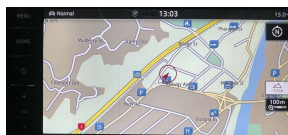

Wholesale Cars Direct

2018 Volkswagen Polo New Shape - NZ Nav - New Tires - Radar Cruise

Stock ID 17078

Engine 1000 cc

Body Hatchback

Odometer 44,620 km

Interior 0

Transmission Automatic

Welcome to Wholesale Cars Direct.
WCD is quality, WCD is service, it is who we are.

New model Mark 7 low Kms well presented Polo as expected from WCD. Comes with Bluetooth music streaming, Handsfree, Apple CarPlay, 3 Point seat belts for all seats, Stereo upgraded to NZ spec, 6 airbags, Radar cruise control, Park assist, Blind spot monitoring, Rear cross traffic alert, Front assist, Reversing camera, Dual side climate air conditioning, Auto stop start, Electronic stability program, Isofix car seat anchor points, Front/Rear parking sensors, NZ Navigation installed.