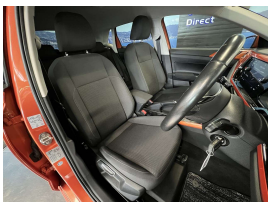

Wholesale Cars Direct

2018 Volkswagen Polo New Shape - NZ Nav - New Tires - Radar Cruise

Stock ID 17078

Engine 1000 cc

Body Hatchback

Odometer 44,620 km

Interior 0

Transmission Automatic

Welcome to Wholesale Cars Direct.
WCD is quality, WCD is service, it is who we are.

New model Mark 7 low Kms well presented Polo as expected from WCD. Comes with Bluetooth music streaming, Handsfree, Apple CarPlay, 3 Point seat belts for all seats, Stereo upgraded to NZ spec, 6 airbags, Radar cruise control, Park assist, Blind spot monitoring, Rear cross traffic alert, Front assist, Reversing camera, Dual side climate air conditioning, Auto stop start, Electronic stability program, Isofix car seat anchor points, Front/Rear parking sensors, NZ Navigation installed.