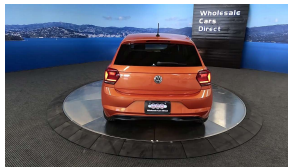

Wholesale Cars Direct

2018 Volkswagen Polo New Shape - NZ Nav - New Tires - Radar Cruise

Stock ID 17078

Engine 1000 cc

Body Hatchback

Odometer 44,620 km

Interior 0

Transmission Automatic

Welcome to Wholesale Cars Direct.
WCD is quality, WCD is service, it is who we are.

New model Mark 7 low Kms well presented Polo as expected from WCD. Comes with Bluetooth music streaming, Handsfree, Apple CarPlay, 3 Point seat belts for all seats, Stereo upgraded to NZ spec, 6 airbags, Radar cruise control, Park assist, Blind spot monitoring, Rear cross traffic alert, Front assist, Reversing camera, Dual side climate air conditioning, Auto stop start, Electronic stability program, Isofix car seat anchor points, Front/Rear parking sensors, NZ Navigation installed.