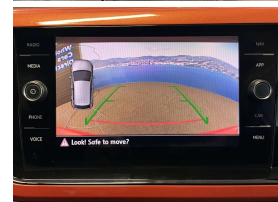

2018 Volkswagen Polo New Shape - NZ Nav - New Tires - Radar Cruise

Stock ID 17078

Engine 1000 cc

Body Hatchback

Odometer 44,620 km

Interior 0

Transmission Automatic

Welcome to Wholesale Cars Direct.
WCD is quality, WCD is service, it is who we are.

New model Mark 7 low Kms well presented Polo as expected from WCD. Comes with Bluetooth music streaming, Handsfree, Apple CarPlay, 3 Point seat belts for all seats, Stereo upgraded to NZ spec, 6 airbags, Radar cruise control, Park assist, Blind spot monitoring, Rear cross traffic alert, Front assist, Reversing camera, Dual side climate air conditioning, Auto stop start, Electronic stability program, Isofix car seat anchor points, Front/Rear parking sensors, NZ Navigation installed.