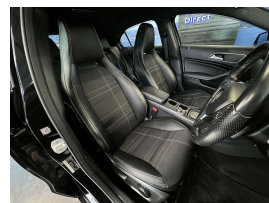

Wholesale Cars Direct

2015 Mercedes-Benz A 180 Urban Progressive pack - Grade

Vehicle	Odometer	Engine	Seats	Stock ID
Details	51.475 km	1600 cc	5	16178

TRADE IN's

All trade ins can be facilitated here quickly and easily