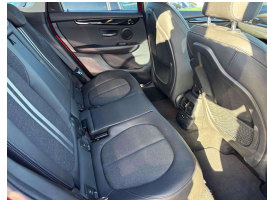

2019 BMW 218i Facelift Active Tourer Sport - Low Kms - Grade 4.5.

Stock ID 17289
Engine 1500 cc, Internal Combustion
Body Hatchback
Odometer 26,847 km
Interior 0
Transmission Automatic

Welcome to Wholesale Cars Direct. WCD is quality, WCD is service, it is who we are.

This vehicle is in storge. It can be processed upon genuine interest or purchased subject to condition & test drive.