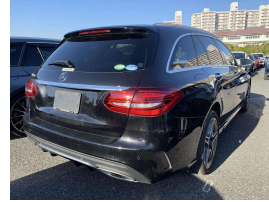

Wholesale Cars Direct

## 2018 Mercedes-Benz C 200 Hybrid AMG - Avantgarde - NZ

Vehicle	Odometer	Engine	Seats	Stock ID
Details	62.841 km	1490 cc	5	16085