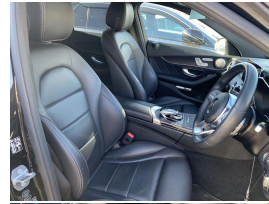

## 2018 Mercedes-Benz C 200 Hybrid AMG - Avantgarde - NZ

Vehicle	Odometer	Engine	Seats	Stock ID
Details	62.841 km	1490 cc	5	16085