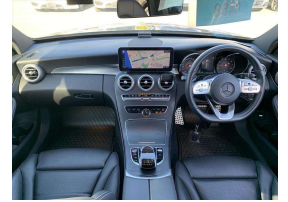

## 2018 Mercedes-Benz C 200 Hybrid AMG - Avantgarde - NZ

Vehicle	Odometer	Engine	Seats	Stock ID
Details	62.841 km	1490 cc	5	16085