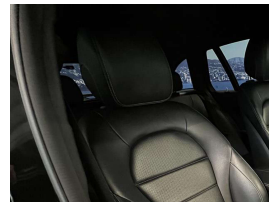

Quality is not a marketing act at Wholesale Cars Direct, it is who we are.

A very special Hybrid C200 Mercedes Estate with the best Mercedes Benz colour combination being black on black. This example is absolutely stunning with an amazing list of features including Apple Car Play, Android Auto, Reverse camera, Adaptive cruise control plus, Distronic plus transverse support (DTR-Q), Active park assist, Dynamic handling package, Road sign recognition, Black fabric head liner, Electric front seats, Automatic hi beam control (IHC+) Drivers seat memory package, Active lane change assist, 18 inch AMG Double spoke factory alloys, Navigation & stereo upgraded to NZ spec, Bluetooth handsfree, Music streaming, Pedestrian protection-Active hood, Heated seats, Parking sensors, Proximity key, Push button start, Lane departure warning, 9 x SRS airbags, Full leather interior, AMG styling front spoiler & side skirts, Automatic tailgate, Paddle shift tiptronic, Bi-Xenon headlights.

TRADE IN's

All trade ins can be facilitated here quickly and easily

FINANCE

Using only New Zealand's best finance companies we are focused on ensuring a simple, hassle free experience to have you driving away in your new vehicle as quickly as possible

Wholesale Cars Direct, Phone 0800 22 44 02, Email sales@wcd.co.nz