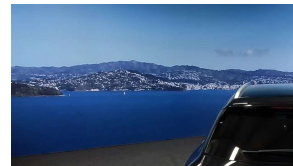

Quality is not a marketing act at Wholesale Cars Direct, it is who we are.

A very special Hybrid C200 Mercedes Estate with the best Mercedes Benz colour combination being black on black. This example is absolutely stunning with an amazing list of features including Apple Car Play, Android Auto, Reverse camera, Adaptive cruise control plus, Distronic plus transverse support (DTR-Q), Active park assist, Dynamic handling package, Road sign recognition, Black fabric head liner, Electric front seats, Automatic hi beam control (IHC+) Drivers seat memory package, Active lane change assist, 18 inch AMG Double spoke factory alloys, Navigation & stereo upgraded to NZ spec, Bluetooth handsfree, Music streaming, Pedestrian protection-Active hood, Heated seats, Parking sensors, Proximity key, Push button start, Lane departure warning, 9 x SRS airbags, Full leather interior, AMG styling front spoiler & side skirts, Automatic tailgate, Paddle shift tiptronic, Bi-Xenon headlights.

TRADE IN's

All trade ins can be facilitated here quickly and easily

FINANCE

Using only New Zealand's best finance companies we are focused on ensuring a simple, hassle free experience to have you driving away in your new vehicle as quickly as possible

Wholesale Cars Direct, Phone 0800 22 44 02, Email sales@wcd.co.nz