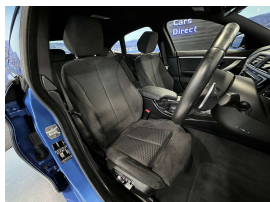

Wholesale Cars Direct

2019 BMW 420i Facelift Gran Coupe MSport - Hot Grade 4.5. \$34,990

Stock ID	17213
Engine	2000 cc
Body	Sedan
Odometer	48,900 km
Interior	0
Transmission	Automatic

Welcome to Wholesale Cars Direct.
WCD is quality, WCD is service, it is who we are.

A very hot looking new shape BMW 420 Gran Coupe. Big spec, pristine presentation. Comes with Digital dash, Comfort access, Motorsport package, 19" Factory alloys, Electric memory drives seat, Reversing camera, Adaptive Motorsport suspension, Front/Rear sensors, Lights package, Adaptive LED Head lights, Auto High beam Assist, Driving Assistant Plus, Active Protection, Forward collision warning, Pedestrian alert, Parking Assistance System plus, Integral Active front steering, Sports leather Steering Wheel, Motorsport aerodynamics package, Factory Bluetooth, Dual side climate air condition, Active cruise control, HiFi loud speaker system, Lane departure warning, Blind spot monitoring,