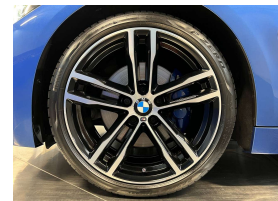

Wholesale Cars Direct

2019 BMW 420i Facelift Gran Coupe MSport - Hot Grade 4.5. \$34,990

Stock ID	17213
Engine	2000 cc
Body	Sedan
Odometer	48,900 km
Interior	0
Transmission	Automatic

Welcome to Wholesale Cars Direct.
WCD is quality, WCD is service, it is who we are.

A very hot looking new shape BMW 420 Gran Coupe. Big spec, pristine presentation. Comes with Digital dash, Comfort access, Motorsport package, 19" Factory alloys, Electric memory drives seat, Reversing camera, Adaptive Motorsport suspension, Front/Rear sensors, Lights package, Adaptive LED Head lights, Auto High beam Assist, Driving Assistant Plus, Active Protection, Forward collision warning, Pedestrian alert, Parking Assistance System plus, Integral Active front steering, Sports leather Steering Wheel, Motorsport aerodynamics package, Factory Bluetooth, Dual side climate air condition, Active cruise control, HiFi loud speaker system, Lane departure warning, Blind spot monitoring,