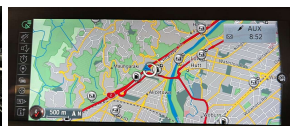

Wholesale Cars Direct

2019 BMW 420i Facelift Gran Coupe MSport - Hot Grade 4.5. \$34,990

Stock ID	17213
Engine	2000 cc
Body	Sedan
Odometer	48,900 km
Interior	0
Transmission	Automatic

Welcome to Wholesale Cars Direct.
WCD is quality, WCD is service, it is who we are.

A very hot looking new shape BMW 420 Gran Coupe. Big spec, pristine presentation. Comes with Digital dash, Comfort access, Motorsport package, 19" Factory alloys, Electric memory drives seat, Reversing camera, Adaptive Motorsport suspension, Front/Rear sensors, Lights package, Adaptive LED Head lights, Auto High beam Assist, Driving Assistant Plus, Active Protection, Forward collision warning, Pedestrian alert, Parking Assistance System plus, Integral Active front steering, Sports leather Steering Wheel, Motorsport aerodynamics package, Factory Bluetooth, Dual side climate air condition, Active cruise control, HiFi loud speaker system, Lane departure warning, Blind spot monitoring,