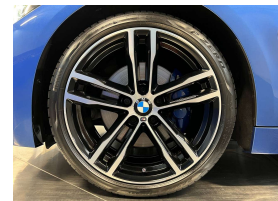

## 2019 BMW 420i Facelift Gran Coupe MSport - Hot Grade 4.5. \$32,990

<b>Stock ID</b>	17213
<b>Engine</b>	2000 cc
<b>Body</b>	Sedan
<b>Odometer</b>	48,900 km
<b>Interior</b>	0
<b>Transmission</b>	Automatic

Welcome to Wholesale Cars Direct.  
WCD is quality, WCD is service, it is who we are.

A very hot looking new shape BMW 420 Gran Coupe. Big spec, pristine presentation. Comes with Digital dash, Comfort access, Motorsport package, 19" Factory alloys, Electric memory drives seat, Reversing camera, Adaptive Motorsport suspension, Front/Rear sensors, Lights package, Adaptive LED Head lights, Auto High beam Assist, Driving Assistant Plus, Active Protection, Forward collision warning, Pedestrian alert, Parking Assistance System plus, Integral Active front steering, Sports leather Steering Wheel, Motorsport aerodynamics package, Factory Bluetooth, Dual side climate air condition, Active cruise control, HiFi loud speaker system, Lane departure warning, Blind spot monitoring,