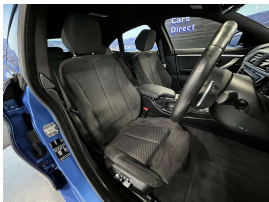

2019 BMW 420i Facelift Gran Coupe MSport - Hot Grade 4.5. $32,990