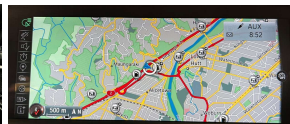

2019 BMW 420i Facelift Gran Coupe MSport - Hot Grade 4.5. $32,990