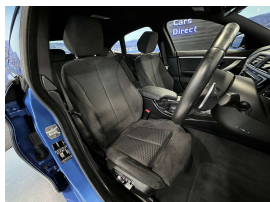

Stock ID	17213
Engine	2000 cc
Body	Sedan
Odometer	48,900 km
Interior	0
Transmission	Automatic

Welcome to Wholesale Cars Direct.
WCD is quality, WCD is service, it is who we are.

A very hot looking new shape BMW 420 Gran Coupe. Big spec, pristine presentation. Comes with Digital dash, Comfort access, Motorsport package, 19" Factory alloys, Electric memory drives seat, Reversing camera, Adaptive Motorsport suspension, Front/Rear sensors, Lights package, Adaptive LED Head lights, Auto High beam Assist, Driving Assistant Plus, Active Protection, Forward collision warning, Pedestrian alert, Parking Assistance System plus, Integral Active front steering, Sports leather Steering Wheel, Motorsport aerodynamics package, Factory Bluetooth, Dual side climate air condition, Active cruise control, HiFi loud speaker system, Lane departure warning, Blind spot monitoring,