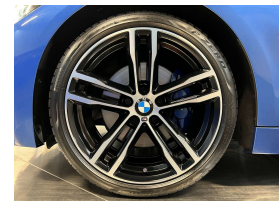

## 2019 BMW 420i Facelift Gran Coupe MSport - Hot Grade 4.5. \$32,990

<b>Stock ID</b>	17213
<b>Engine</b>	2000 cc
<b>Body</b>	Sedan
<b>Odometer</b>	48,900 km
<b>Interior</b>	0
<b>Transmission</b>	Automatic

Welcome to Wholesale Cars Direct.  
WCD is quality, WCD is service, it is who we are.

A very hot looking new shape BMW 420 Gran Coupe. Big spec, pristine presentation. Comes with Digital dash, Comfort access, Motorsport package, 19" Factory alloys, Electric memory drives seat, Reversing camera, Adaptive Motorsport suspension, Front/Rear sensors, Lights package, Adaptive LED Head lights, Auto High beam Assist, Driving Assistant Plus, Active Protection, Forward collision warning, Pedestrian alert, Parking Assistance System plus, Integral Active front steering, Sports leather Steering Wheel, Motorsport aerodynamics package, Factory Bluetooth, Dual side climate air condition, Active cruise control, HiFi loud speaker system, Lane departure warning, Blind spot monitoring,