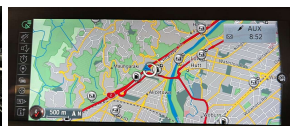

Stock ID	17213
Engine	2000 cc
Body	Sedan
Odometer	48,900 km
Interior	0
Transmission	Automatic

Welcome to Wholesale Cars Direct.
WCD is quality, WCD is service, it is who we are.

A very hot looking new shape BMW 420 Gran Coupe. Big spec, pristine presentation. Comes with Digital dash, Comfort access, Motorsport package, 19" Factory alloys, Electric memory drives seat, Reversing camera, Adaptive Motorsport suspension, Front/Rear sensors, Lights package, Adaptive LED Head lights, Auto High beam Assist, Driving Assistant Plus, Active Protection, Forward collision warning, Pedestrian alert, Parking Assistance System plus, Integral Active front steering, Sports leather Steering Wheel, Motorsport aerodynamics package, Factory Bluetooth, Dual side climate air condition, Active cruise control, HiFi loud speaker system, Lane departure warning, Blind spot monitoring,