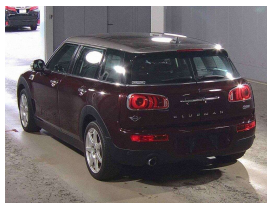

2019 Mini Clubman Cooper Facelift - Cool Hatch. $21,990

Stock ID 17417
Engine 1500 cc
Body Hatchback
Odometer 76,988 km
Interior 0
Transmission Automatic

Welcome to Wholesale Cars Direct.
WCD is quality, WCD is service, it is who we are.

A very sort after rare facelift Clubman. This is due to arrive end of June. It can be fast tracked through compliance upon arrival with genuine interest, or purchased prior subject to condition & test drive.