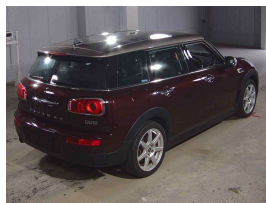

2019 Mini Clubman Cooper Facelift - Cool Hatch. $21,990

Stock ID 17417
Engine 1500 cc
Body Hatchback
Odometer 76,988 km
Interior 0
Transmission Automatic

Welcome to Wholesale Cars Direct.
WCD is quality, WCD is service, it is who we are.

A very sort after rare facelift Clubman. This is due to arrive end of June. It can be fast tracked through compliance upon arrival with genuine interest, or purchased prior subject to condition & test drive.