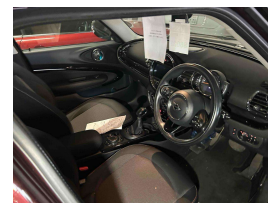

2019 Mini Clubman Cooper Facelift - Cool Hatch. $21,990

Stock ID 17417
Engine 1500 cc
Body Hatchback
Odometer 76,988 km
Interior 0
Transmission Automatic

Welcome to Wholesale Cars Direct.
WCD is quality, WCD is service, it is who we are.

A very sort after rare facelift Clubman. This is due to arrive end of June. It can be fast tracked through compliance upon arrival with genuine interest, or purchased prior subject to condition & test drive.