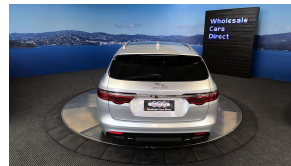

Wholesale Cars Direct

2018 Jaguar XF Sportbrake - Panoramic Sunroof - NZ Nav -

Vehicle	Odometer	Engine	Seats	Stock ID
Details	44,757 km	2000 cc	5	16176

TRADE IN's

All trade ins can be facilitated here quickly and easily