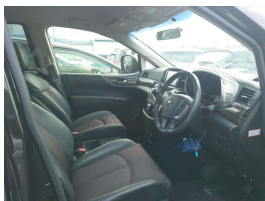

2018 Nissan Elgrand High Spec Highway Star - Good Look 7 Seater.