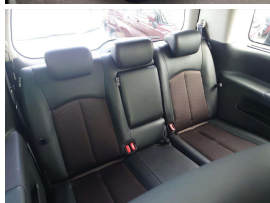

2018 Nissan Elgrand High Spec Highway Star - Good Look 7 Seater.