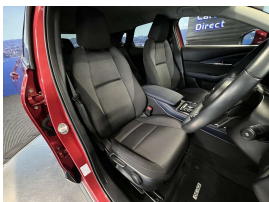

Wholesale Cars Direct

2021 Mazda Cx-30 S Pro Active - BIG Spec - 13,400 Klm - Grade 4.5.

Stock ID	17236
Engine	2000 cc
Body	SUV
Odometer	13,480 km
Interior	0
Transmission	Automatic

Welcome to Wholesale Cars Direct.
WCD is quality, WCD is service, it is who we are.

Later model, lower ks, higher grade better condition vehicles is what we do best at WCD. This CX-30 is a bit of a show stopper condition wise, as expected with the Klm's. Comes with active driving display (HUD), 360" all round camera, Reversing camera, Adaptive head lights, Auto high beam, Collision avoidance, Smart city brake support Front/Rear, Blind spot monitoring, Rear cross traffic alert, Lane departure warning, 3 point safety belts for all Seats, Bluetooth audio, Music streaming, USB, Apple Car Play, Android auto, 7 airbags, Sky active stop start for fuel economy, Isofix car seat anchor points, Paddle Shift Tiptronic, Adaptive radar cruise control, Proximity smart key - Push Button Start, Duel

AJ Hoare
Vehicle Consultant
0800 22 44 02
021 784 687
aj@wcd.co.nz

Scotty Duncan
For Finance
+ Vehicle Consultant
0800 22 44 02 EXTN 2
022 071 2299
scott@wcd.co.nz