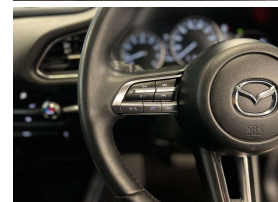

Wholesale Cars Direct

2021 Mazda Cx-30 S Pro Active - BIG Spec - 13,400 Klm - Grade 4.5.

Stock ID	17236
Engine	2000 cc
Body	SUV
Odometer	13,480 km
Interior	0
Transmission	Automatic

Welcome to Wholesale Cars Direct.
WCD is quality, WCD is service, it is who we are.

Later model, lower ks, higher grade better condition vehicles is what we do best at WCD. This CX-30 is a bit of a show stopper condition wise, as expected with the Klm's. Comes with active driving display (HUD), 360" all round camera, Reversing camera, Adaptive head lights, Auto high beam, Collision avoidance, Smart city brake support Front/Rear, Blind spot monitoring, Rear cross traffic alert, Lane departure warning, 3 point safety belts for all Seats, Bluetooth audio, Music streaming, USB, Apple Car Play, Android auto, 7 airbags, Sky active stop start for fuel economy, Isofix car seat anchor points, Paddle Shift Tiptronic, Adaptive radar cruise control, Proximity smart key - Push Button Start, Duel

AJ Hoare
Vehicle Consultant
0800 22 44 02
021 784 687
aj@wcd.co.nz

Scotty Duncan
For Finance
+ Vehicle Consultant
0800 22 44 02 EXTN 2
022 071 2299
scott@wcd.co.nz