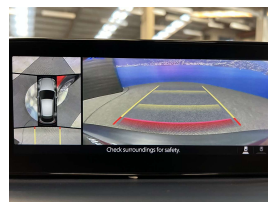

Wholesale Cars Direct

2021 Mazda Cx-30 S Pro Active - BIG Spec - 13,400 Klm - Grade 4.5.

Stock ID	17236
Engine	2000 cc
Body	SUV
Odometer	13,480 km
Interior	0
Transmission	Automatic

Welcome to Wholesale Cars Direct.
WCD is quality, WCD is service, it is who we are.

Later model, lower ks, higher grade better condition vehicles is what we do best at WCD. This CX-30 is a bit of a show stopper condition wise, as expected with the Klm's. Comes with active driving display (HUD), 360" all round camera, Reversing camera, Adaptive head lights, Auto high beam, Collision avoidance, Smart city brake support Front/Rear, Blind spot monitoring, Rear cross traffic alert, Lane departure warning, 3 point safety belts for all Seats, Bluetooth audio, Music streaming, USB, Apple Car Play, Android auto, 7 airbags, Sky active stop start for fuel economy, Isofix car seat anchor points, Paddle Shift Tiptronic, Adaptive radar cruise control, Proximity smart key - Push Button Start, Duel

AJ Hoare
Vehicle Consultant
0800 22 44 02
021 784 687
aj@wcd.co.nz

Scotty Duncan
For Finance
+ Vehicle Consultant
0800 22 44 02 EXTN 2
022 071 2299
scott@wcd.co.nz