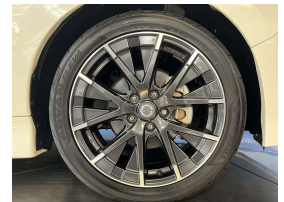

Wholesale Cars Direct

2018 Nissan Leaf Nismo 40kwh - English Dash Upgrade -

Vehicle	Odometer	Engine	Seats	Stock ID
Details	42.038 km	0 cc	5	16047

TRADE IN's

All trade ins can be facilitated here quickly and easily