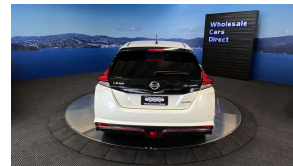

Wholesale Cars Direct

2018 Nissan Leaf Nismo 40kwh - English Dash Upgrade -

Vehicle	Odometer	Engine	Seats	Stock ID
Details	42.038 km	0 cc	5	16047

TRADE IN's

All trade ins can be facilitated here quickly and easily